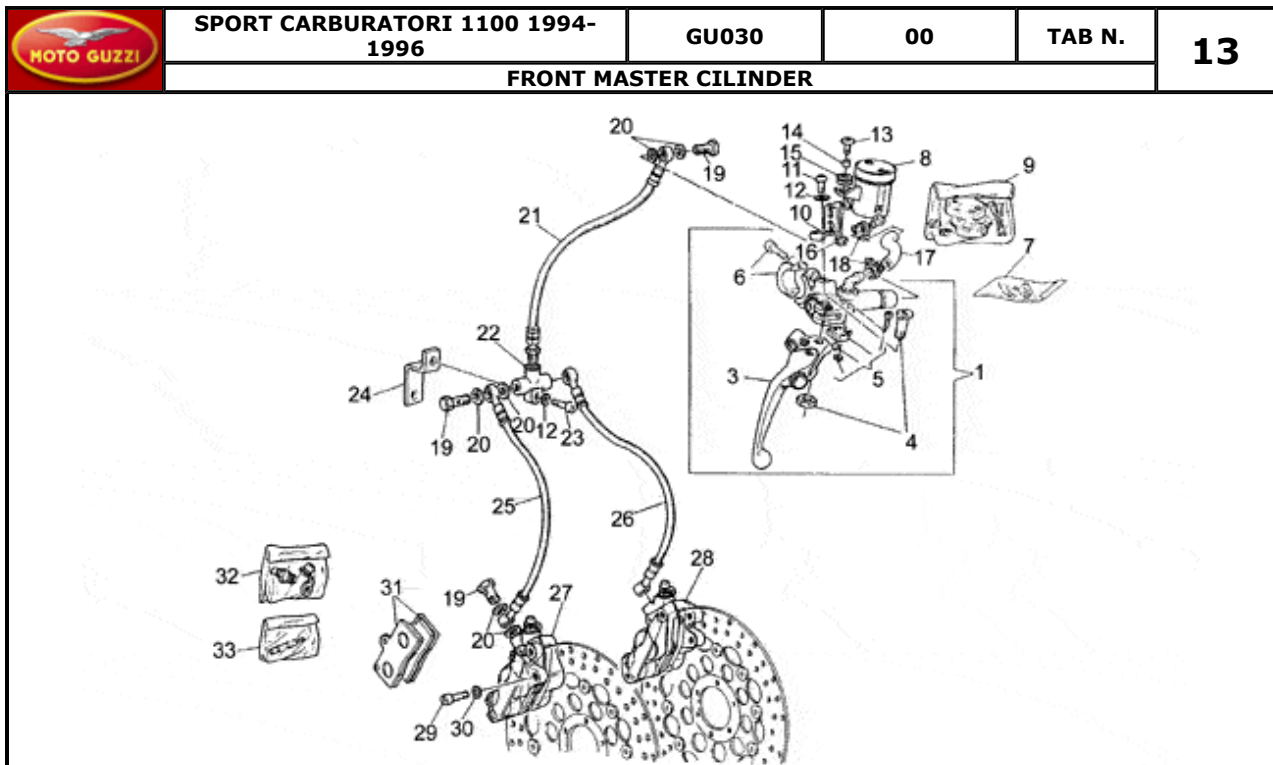

Pos.	Description	Year	I_M_	Country	Version	Code	Q.ty	P.Cod.
1	Front master cilinder	-	-	-	-	GU30660100	1	
3	Front brake lever	-	-	-	-	GU30605600	1	
4	Pin	-	-	-	-	GU27604815	1	
5	Front brake switch+harness	-	-	-	-	GU30530526	1	
6	U-bolt	-	-	-	-	GU30664000	1	
7	Pump connection overhaul unit	-	-	-	-	GU19659500	1	
8	Brake oil tank	-	-	-	-	GU30665000	1	
9	Tank cover	-	-	-	-	GU30661100	1	
10	Tank support	-	-	-	-	GU30661400	1	
11	Screw	-	-	-	-	GU98230612	1	
12	Special washer	-	-	-	-	GU61013800	2	
13	Screw	-	-	-	-	GU98230616	1	
14	Spacer	-	-	-	-	GU91180607	1	
15	Rubber spacer	-	-	-	-	GU91551085	1	
16	Nut M6x1	-	-	-	-	GU92630206	1	
17	Rear brake hose	-	-	-	-	GU00823950050	1	
18	Hose clamp	-	-	-	-	GU19157800	2	
19	Oil pipe screw *	-	-	-	-	GU95990028	5	
20	Gasket	-	-	-	-	GU25656100	10	
21	Brake hose	-	-	-	-	GU37657105	1	
22	Distributor	-	-	-	-	GU31656860	1	
23	Screw	-	-	-	-	GU98230625	1	
24	Clamp	-	-	-	-	GU37744205	1	
25	RH front oil pipe	-	-	-	-	GU30658800	1	
26	LH front oil pipe	-	-	-	-	GU30658801	1	
27	RH Front brake caliper, gold	-	-	-	-	GU30652302	1	
28	LH Front brake caliper, gold	-	-	-	-	GU30652202	1	
29	Screw	-	-	-	-	GU98602530	4	
30	Washer 10,5x16x1	-	-	-	-	GU19149800	4	
31	Pads pair	-	-	-	-	GU30654602	2	
32	Bleeder+cap	-	-	-	-	GU30659200	2	
33	Pads kit	-	-	-	-	GU30659102	2