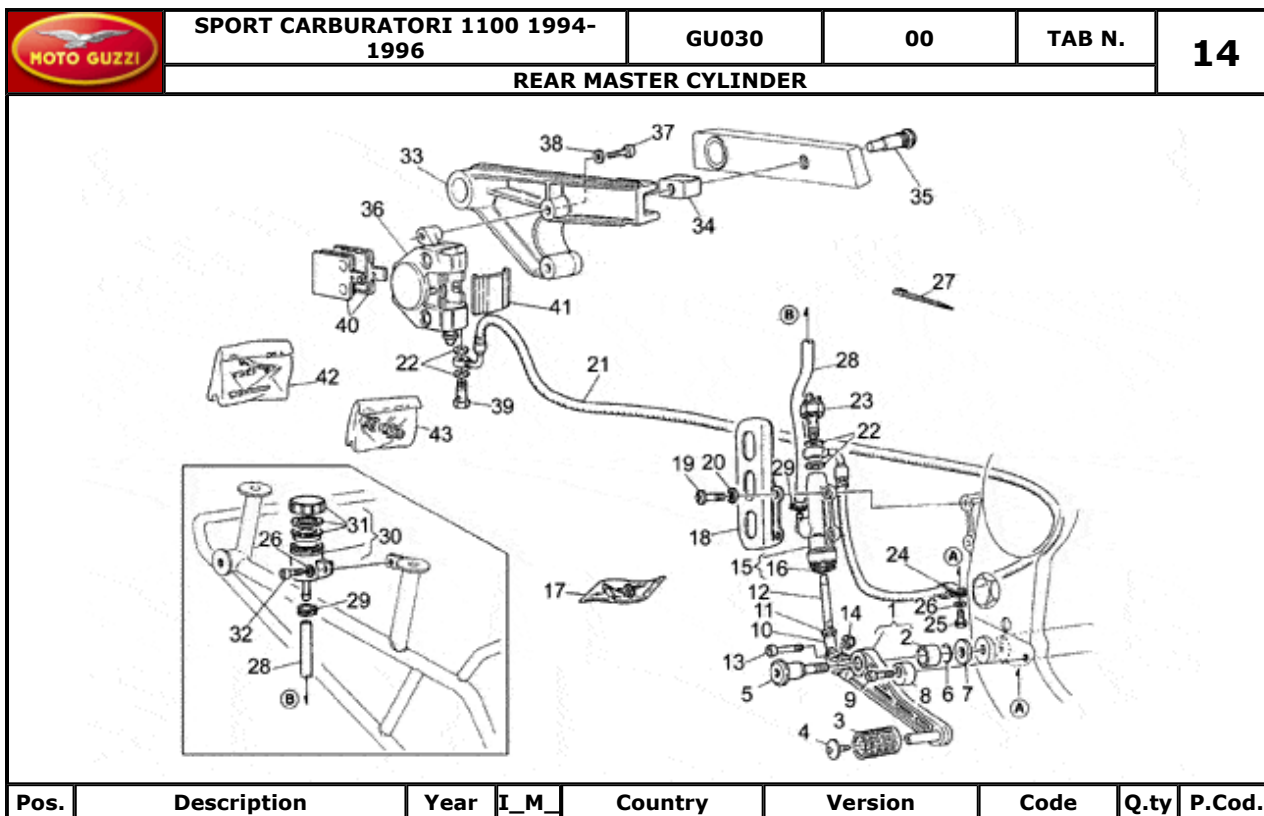

Pos.	Description	Year	I_M_	Country	Version	Code	Q.ty	P.Cod.
1	Rear brake lever	-	-	-	-	GU37677005	1	
2	Bush	-	-	-	-	GU37678105	1	
3	Rubber spacer	-	-	-	-	GU14251001	1	
4	Screw	-	-	-	-	GU98230616	1	
5	Pin	-	-	-	-	GU37676605	1	
6	O-ring	-	-	-	-	GU90706141	2	
7	Washer	-	-	-	-	GU95100342	1	
8	Cam	-	-	-	-	GU30677600	1	
9	Hex socket screw M6X25	-	-	-	-	GU98622325	1	
10	Ball joint	-	-	-	-	GU30675300	1	
11	Nut	-	-	-	-	GU92601206	1	
12	Pump rod	-	-	-	-	GU30675200	1	
13	Screw	-	-	-	-	GU98622320	1	
14	Nut M6x1	-	-	-	-	GU92630206	1	
15	Rear master cylinder	-	-	-	-	GU30666900	1	
16	Protection collar	-	-	-	-	GU30530525	1	
17	Pump connection overhaul unit	-	-	-	-	GU19659500	1	
18	Pump protection plate	-	-	-	-	GU30665400	1	
19	Screw	-	-	-	-	GU98230620	2	
20	Washer 6,4x10x0,7	-	-	-	-	GU14217901	2	
21	Oil pipe	-	-	-	-	GU30657500	1	
22	Gasket	-	-	-	-	GU25656100	4	
23	Brake light switch	-	-	-	-	GU14657050	1	
24	Hose clamp	-	-	-	-	GU12006500	1	
25	Screw	-	-	-	-	GU98054310	1	
26	Washer 6,15x11x0,8	-	-	-	-	GU95004206	2	
27	Hose clamp 2,4x92	-	-	-	-	GU49609601	1	
28	Rear brake hose	-	-	-	-	GU00823950050	1	
29	Hose clamp	-	-	-	-	GU19157800	2	
30	Brake oil tank complete	-	-	-	-	GU30663500	1	
31	Tank cover	-	-	-	-	GU30661101	1	
32	Hex socket screw M6x16	-	-	-	-	GU98612316	1	
33	Rear brake caliper support	-	-	-	-	GU37635805	1	
34	Block	-	-	-	-	GU37636105	1